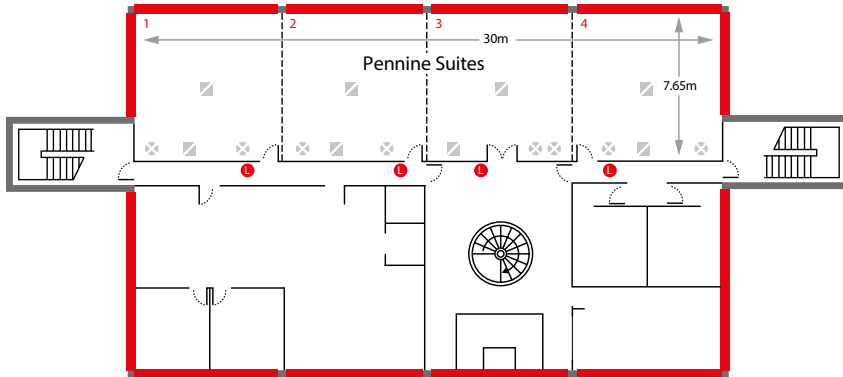

www.oultonpark.co.uk

ROOM SPECIFICATIONS

GROUND FLOOR

FIRST FLOOR

KEY	
	Light Switch
	Dual electrical sockets
	Windows
	Removable partition walls

Suite	Floor	Floor Space				Capacity						
		Length/m	Width/m	Area/sq m	Max Height/m	Theatre	Dinner	Dinner Dance	Cabaret	U-Shape	Boardroom	Classroom
Chester Suite 1	G	7.50	9.70	72.8	4.70	60	40		30	25	25	30
Chester Suite 2	G	7.40	9.70	71.8	4.70	60	40		30	25	25	30
Chester Suite 3	G	7.20	9.70	69.8	4.70	60	40		30	25	25	30
Chester Suite 4	G	7.65	9.70	54.2	4.70	60	40		30	25	25	30
All Chester Suites open	G	30.00	9.70	291.0	4.70	250	200	160	120	100		100
Pennine Suite 1	1	7.50	7.65	57.4	2.50	60	40		20	15	20	20
Pennine Suite 2	1	7.30	7.65	55.8	2.50	60	40		20	15	20	20
Pennine Suite 3	1	7.30	7.65	55.8	2.50	60	40		20	15	20	20
Pennine Suite 4	1	7.60	7.65	58.1	2.50	60	40		20	15	20	20
All Pennine Suites open	1	30.00	7.65	230.0	2.50	250	200	160	100	80		80