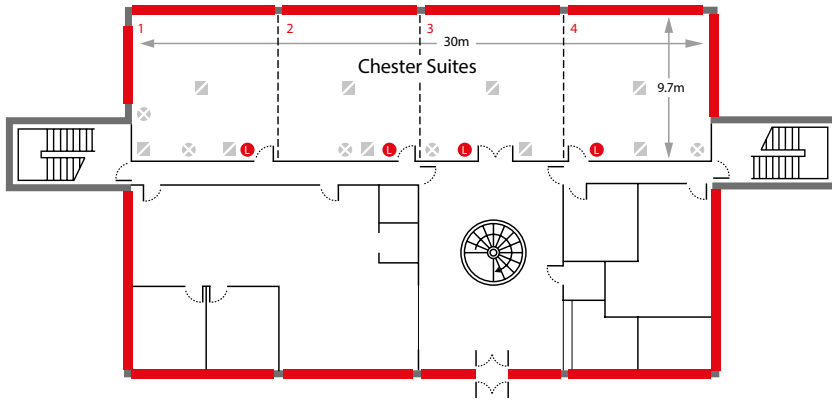

www.oultonpark.co.uk

ROOM SPECIFICATIONS

GROUND FLOOR

FIRST FLOOR

KEY	
	Light Switch
	Dual electrical sockets
	Windows
	Removable partition walls

Suite	Floor	Floor Space				Capacity						
		Length/m	Width/m	Area/sq m	Max Height/m	Theatre	Dinner	Dinner Dance	Cabaret	U-Shape	Boardroom	Classroom
Chester Suite 1	G	7.50	9.70	72.8	4.70	60	40		30	25	25	30
Chester Suite 2	G	7.40	9.70	71.8	4.70	60	40		30	25	25	30
Chester Suite 3	G	7.20	9.70	69.8	4.70	60	40		30	25	25	30
Chester Suite 4	G	7.65	9.70	54.2	4.70	60	40		30	25	25	30
All Chester Suites open	G	30.00	9.70	291.0	4.70	250	200	160	120	100		100
Pennine Suite 1	1	7.50	7.65	57.4	2.50	60	40		20	15	20	20
Pennine Suite 2	1	7.30	7.65	55.8	2.50	60	40		20	15	20	20
Pennine Suite 3	1	7.30	7.65	55.8	2.50	60	40		20	15	20	20
Pennine Suite 4	1	7.60	7.65	58.1	2.50	60	40		20	15	20	20
All Pennine Suites open	1	30.00	7.65	230.0	2.50	250	200	160	100	80		80