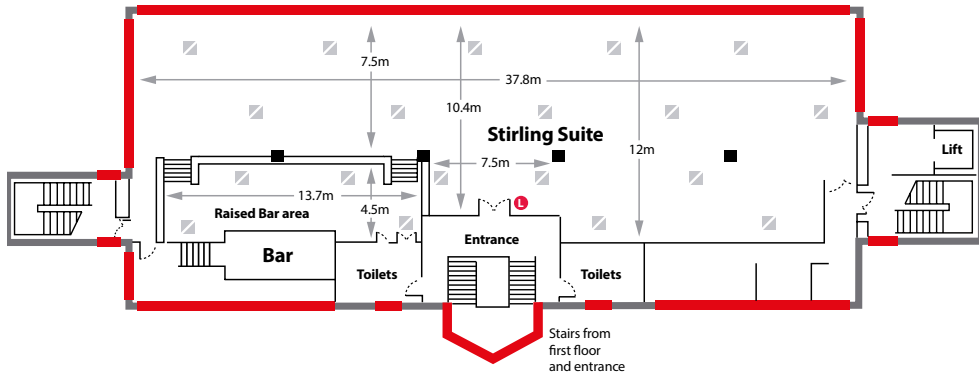

### KEY

- Light Switch
- Dual electrical sockets
- Pillars
- Windows
- Removable partition walls

Suite	Floor	Floor Space				Capacity					
		Length/m	Width/m	Area/sq m	Max Height/m	Theatre	Dinner	Dinner Dance	Cabaret	U-Shape	Boardroom
Clark	1	37.70	10.70	405.0	2.59	200	200	200	144	120	
Sheene	1	13.50	10.70	144.0	2.59	100	60		48	30	25
Cooper	1	12.10	10.70	130.0	2.59	100	60		48	30	25
Pilgrim's	1	12.10	10.70	130.0	2.59	100	60		48	30	25
Hawthorn	1	10.50	4.50	43.7	2.59	20	20				20
Stirling	2	37.82	12.00	454.0	2.59	200	200	200	144	120	