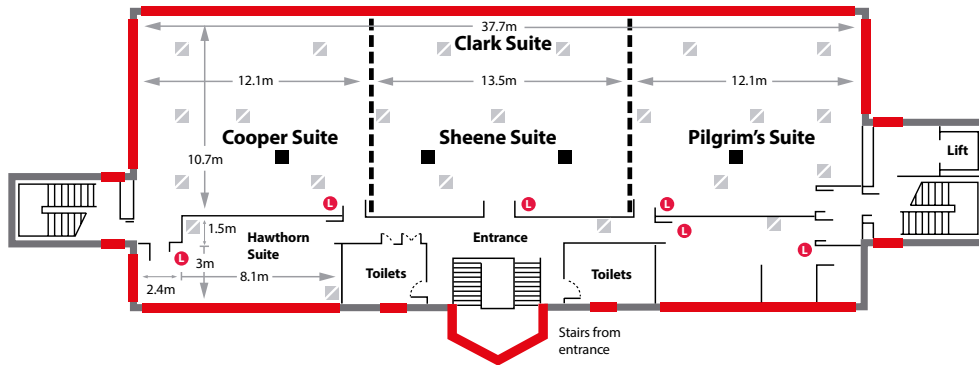

ROOM SPECIFICATIONS

FIRST FLOOR

SECOND FLOOR