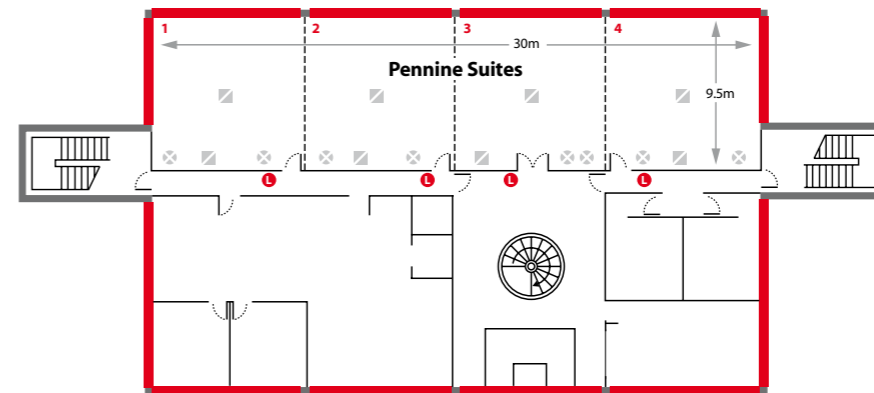

*subject to a minimum booking of 30 delegates

Room Specifications

First Floor

Second Floor

Suite	Floor	Floor Space				Capacity						
		Length/m	Width/m	Area/sq m	Max Height/m	Theatre	Dinner	Dinner Dance	Cabaret	U-Shape	Boardroom	Classroom
Chester Suite 1	1	7.50	9.70	72.8	4.70	60	40		30	25	25	30
Chester Suite 2	1	7.40	9.70	71.8	4.70	60	40		30	25	25	30
Chester Suite 3	1	7.20	9.70	69.8	4.70	60	40		30	25	25	30
Chester Suite 4	1	7.65	9.70	54.2	4.70	60	40		30	25	25	30
All Chester Suites open	1	30.00	9.70	291.0	4.70	300	200	160	120	100		100
Pennine Suite 1	2	7.50	7.65	57.4	2.50	60	40		20	15	20	20
Pennine Suite 2	2	7.30	7.65	55.8	2.50	60	40		20	15	20	20
Pennine Suite 3	2	7.30	7.65	55.8	2.50	60	40		20	15	20	20
Pennine Suite 4	2	7.60	7.65	58.1	2.50	60	40		20	15	20	20
All Pennine Suites open	2	30.00	7.65	230.0	2.50	300	200	160	100	80		80