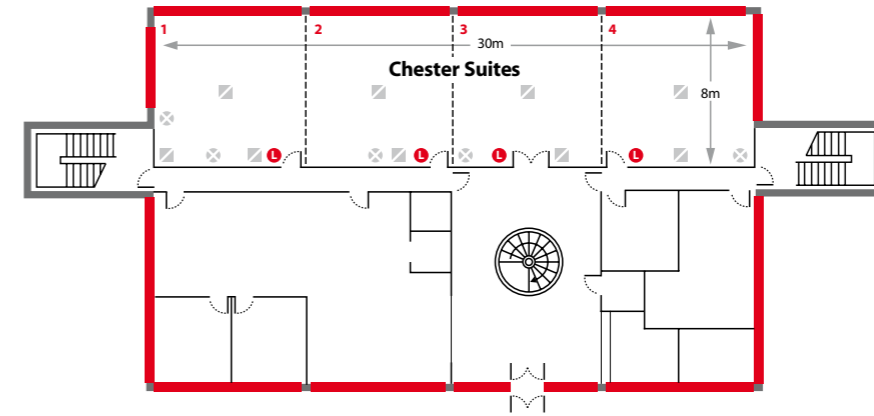

*subject to a minimum booking of 30 delegates

Room Specifications

First Floor

Second Floor

Suite	Floor	Floor Space				Capacity						
		Length/m	Width/m	Area/sq m	Max Height/m	Theatre	Dinner	Dinner Dance	Cabaret	U-Shape	Boardroom	Classroom
Chester Suite 1	1	7.50	9.70	72.8	4.70	60	40		30	25	25	30
Chester Suite 2	1	7.40	9.70	71.8	4.70	60	40		30	25	25	30
Chester Suite 3	1	7.20	9.70	69.8	4.70	60	40		30	25	25	30
Chester Suite 4	1	7.65	9.70	54.2	4.70	60	40		30	25	25	30
All Chester Suites open	1	30.00	9.70	291.0	4.70	300	200	160	120	100		100
Pennine Suite 1	2	7.50	7.65	57.4	2.50	60	40		20	15	20	20
Pennine Suite 2	2	7.30	7.65	55.8	2.50	60	40		20	15	20	20
Pennine Suite 3	2	7.30	7.65	55.8	2.50	60	40		20	15	20	20
Pennine Suite 4	2	7.60	7.65	58.1	2.50	60	40		20	15	20	20
All Pennine Suites open	2	30.00	7.65	230.0	2.50	300	200	160	100	80		80